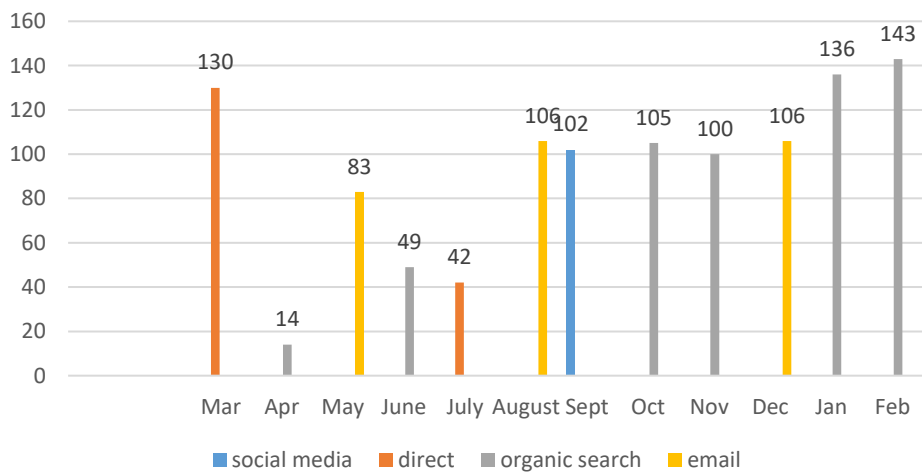

Charts for www.southeastdevonwildlife.org.uk

Time spent on site (avg session duration)

Average number of pages/session

Top referral channel

Top web content

Social media statistics

Facebook and twitter engagement rates

Social media followers

Newsletter subscribers