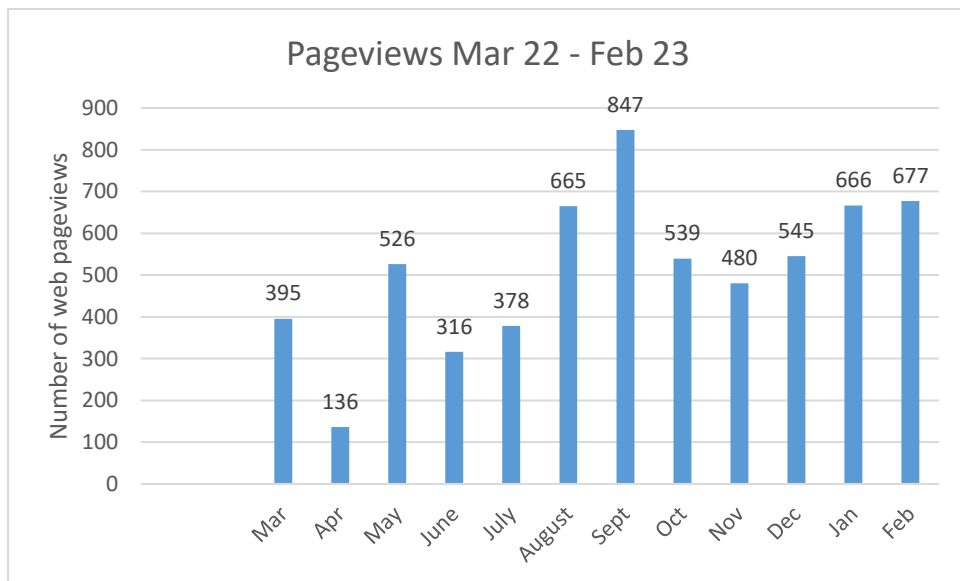

Charts for www.southeastdevonwildlife.org.uk

Time spent on site (avg session duration)

Average number of pages/session

Top referral channel

Top web content

Social media statistics

Facebook and twitter engagement rates