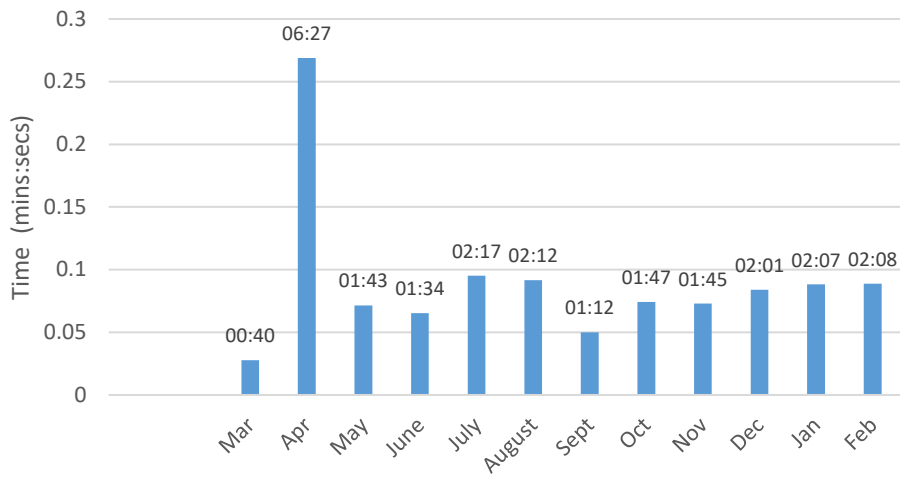

Charts for www.southeastdevonwildlife.org.uk

Time spent on site (avg session duration)

Average number of pages/session

Top referral channel

Top web content

Social media statistics

Facebook and twitter engagement rates