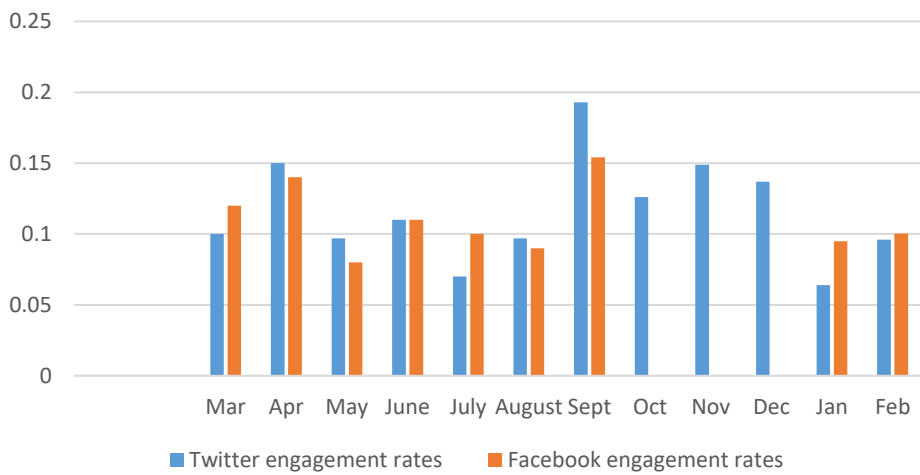

Charts for www.southeastdevonwildlife.org.uk

Time spent on site (avg session duration)

Average number of pages/session

Top referral channel

Top web content

Social media statistics

Facebook and twitter engagement rates

Social media followers

Newsletter subscribers