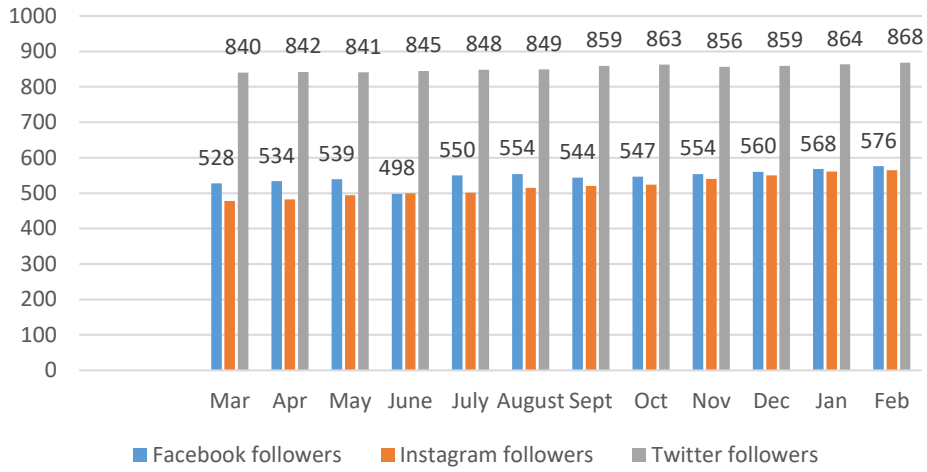

Charts for www.southeastdevonwildlife.org.uk

Time spent on site (avg session duration)

Average number of pages/session

Top referral channel

Top web content

Social media statistics

Facebook and twitter engagement rates

Social media followers

Newsletter subscribers