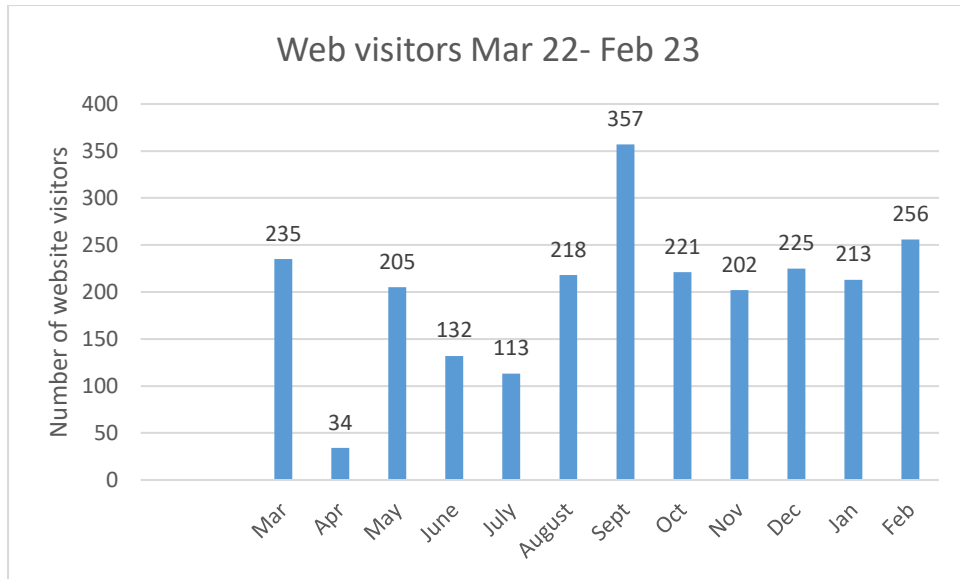

Charts for www.southeastdevonwildlife.org.uk

Time spent on site (avg session duration)

Average number of pages/session

Top referral channel

Top web content

Social media statistics

Facebook and twitter engagement rates

Social media followers

Newsletter subscribers