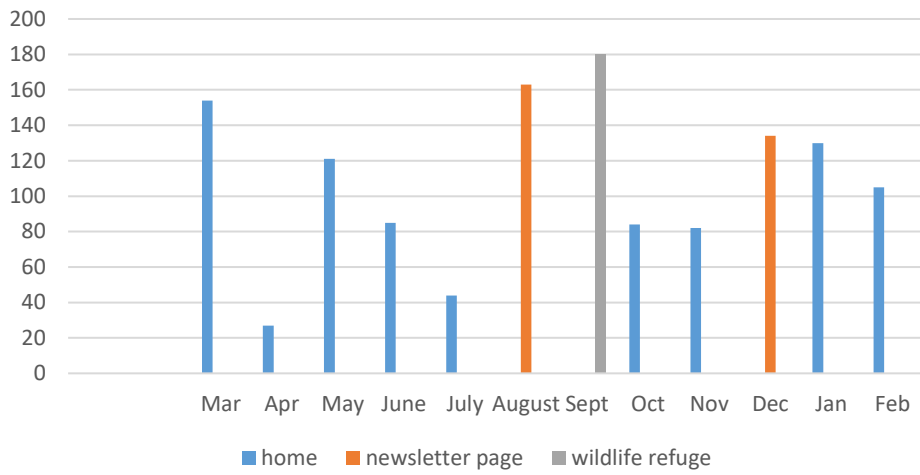

Charts for www.southeastdevonwildlife.org.uk

Time spent on site (avg session duration)

Average number of pages/session

Top referral channel

Top web content

Social media statistics

Facebook and twitter engagement rates