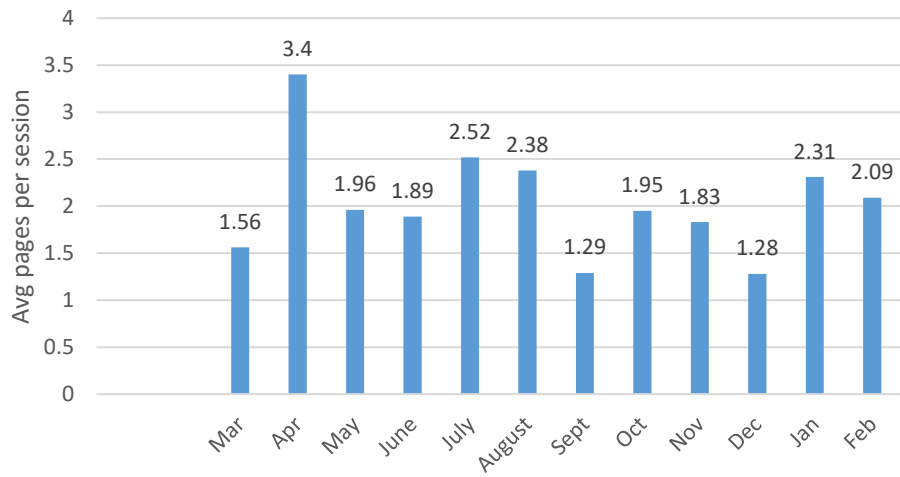

Charts for www.southeastdevonwildlife.org.uk

Time spent on site (avg session duration)

Average number of pages/session

Top referral channel

Top web content

Social media statistics

Facebook and twitter engagement rates